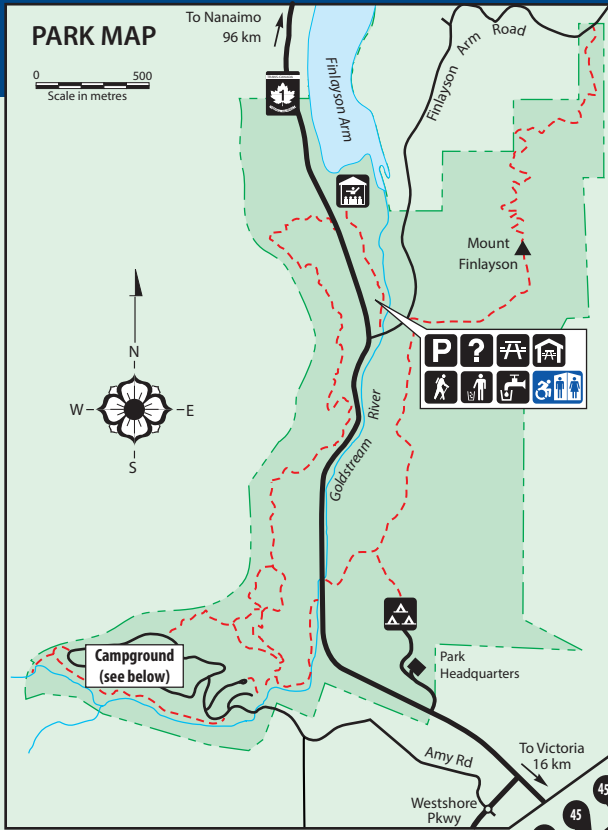

# Goldstream Provincial Park Campground Map

## PARK MAP

Scale in metres  
0 500

## Legend

	Drinking Water		Information Shelter
	Playground		Telephone
	Bike Park		Group Campground
	Nature House		Hiking
	Meeting Place		Sani-station
	Picnic Area		Accessible Toilets
	Picnic Shelter		Accessible Showers/Restrooms
	Garbage/Recycling		Trail
	Parking		Park Boundary
			Road - (Paved)

## Special Messages

- Pets must be leashed at all times.
- Tents must stay on the gravel campsite pad.
- Please stay on designated trails.