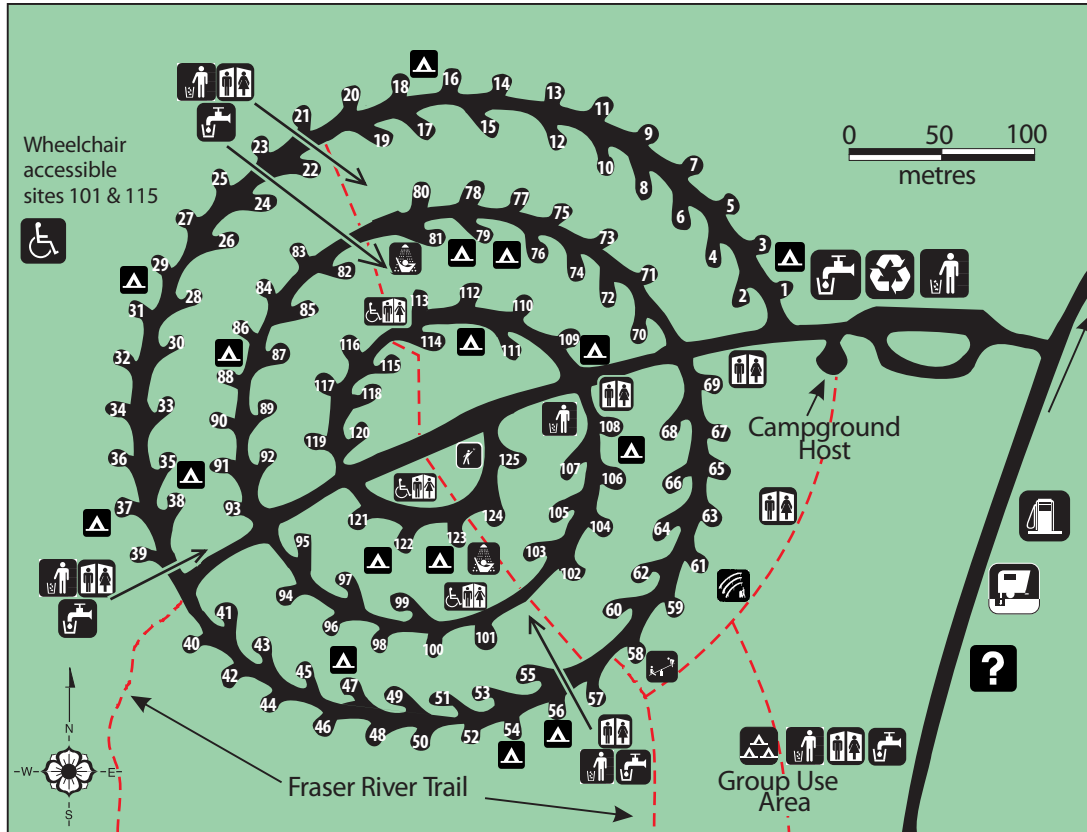

Mount Robson

PROVINCIAL PARK

ROBSON MEADOWS CAMPGROUND

LEGEND

- | | | | |
|----------------------|-----------------------|-------------------|------------------|
| Vehicle/Tent Camping | Gas | Horseshoes | Hiking |
| Sani-Station | Telephone | Point of Interest | Meals |
| Toilets | Water | Information | Group Campground |
| Showers | Recycle | Garbage | Tent Pad |
| Day-use Area | Playground | Park Boundary | |
| Amphitheatre | Wheelchair Accessible | Trail | |